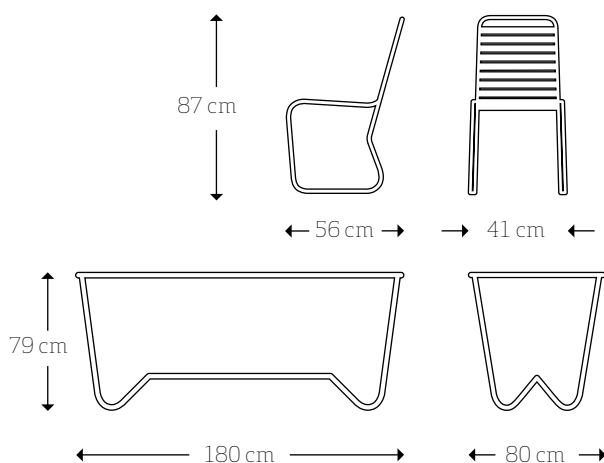

Technical information

Material: powdercoated steel, FSC labeled wood.
Design: Dave Keune i.c.w. Sander Mulder.

Technische informatie

Materiaal: gepoedercoat staal, FSC gekeurd hout.
Ontwerp: Dave Keune i.s.m. Sander Mulder.

Specifications are subject to change without prior notice.

Colours frame

Colours wood