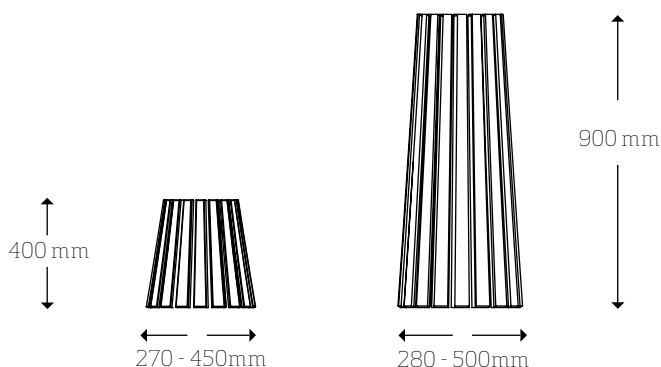

Technische informatie

Materiaal: bamboe - aluminium
Ontwerp: Dave Keune.

Specifications are subject to change without prior notice.

Colours body