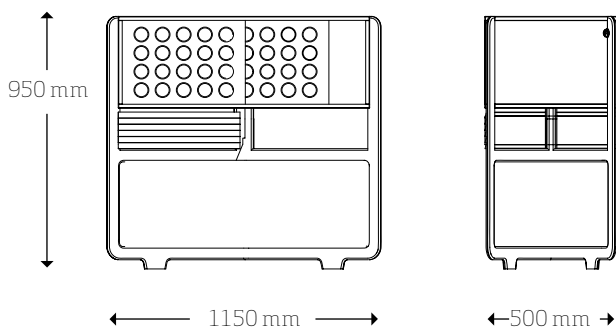

Technical information

Material: plywood
Design: Dave Keune

Loader / kast

"Loader" is part of the Prefabdesign furniture collection. Just like the chair and table this cupboard is designed to be sold as a DIY kit. The user can assembly it easily by the use of slot-in connections and a couple of screws. Because all pieces of the cupboard are cnc-milled out of a minimal amount of plywood and because the pieces are flat-packed, this cupboard can be low of cost and takes the environment into account. Loader can be equipped with 2 drawers, the top-section is accessible by 2 sliding doors.

Technische informatie

Materiaal: multiplex
Ontwerp: Dave Keune

Specifications are subject to change without prior notice.

Colours body