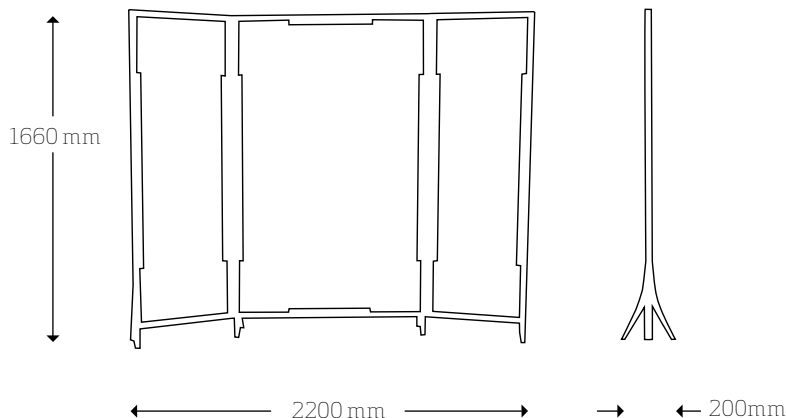

Technische informatie

Materiaal: nylon, pmma.
Ontwerp: Dave Keune i.s.m. Sander Mulder

Specifications are subject to change without prior notice.

Colour frame

Colour setting