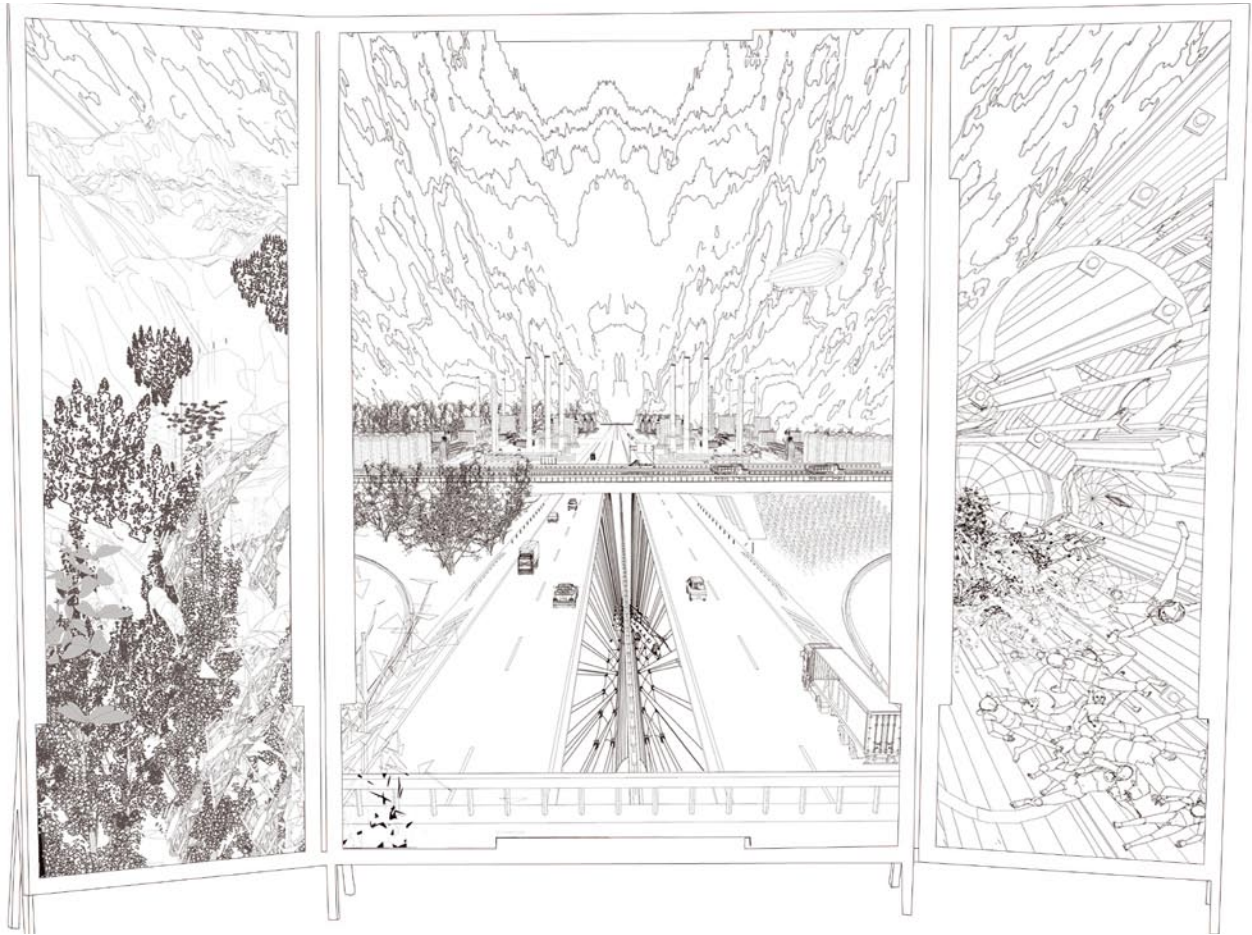

Colours body

Colours upholstery

Triptich

Triptich / roomdivider

Triptich is a room divider that reveals its golden settings when being exposed to light. The entire content is engraved in transparent pmma by hand, it represents a modern view on the ancient themes heaven, earth and hell. The frame, hinges and legs are made of nylon which creates a mystic occurrence. Triptich is part of the OVERDOSE™ series of Buro Vormkrijgers. A collection in which is experimented in excess, both in matter as in ornament.