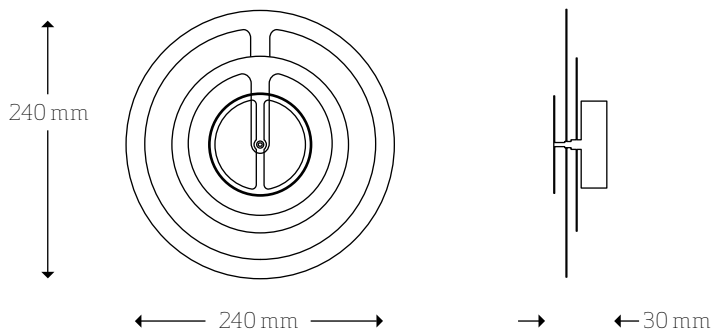

Technische informatie

Materiaal: geanodiseerd aluminium, polystyreen behuizing.
Ontwerp: Dave Keune

Specifications are subject to change without prior notice.

Colours arms

Colours cover