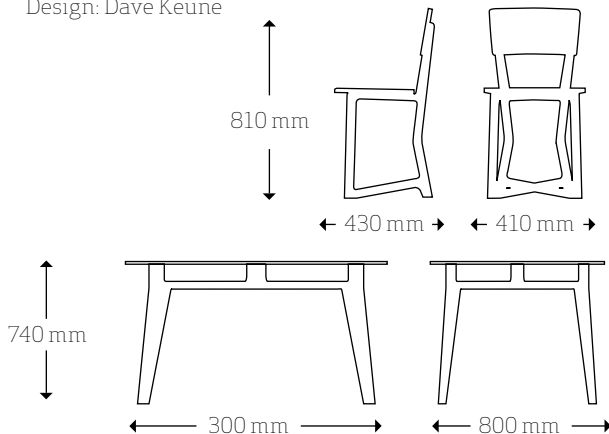

Technical information

Material: Plywood
Design: Dave Keune

Technische informatie

Materiaal: Multiplex
Ontwerp: Dave Keune

Specifications are subject to change without prior notice.

Colours body