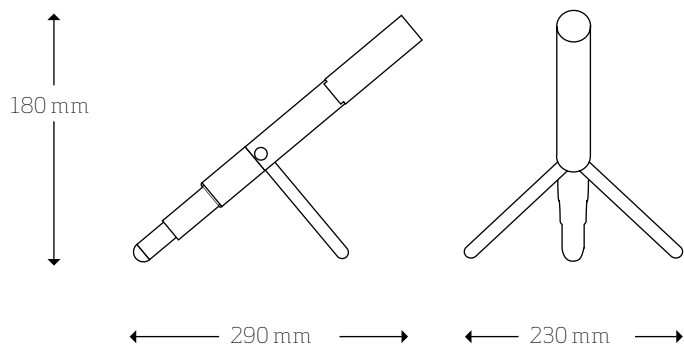

Technical information

Material: aluminum, pmma, poweredled.
Design: Dave Keune i.c.w. Sander Mulder.

Mic / flexibele lamp

MIC is een flexibel LED-lampje dat aangepast kan worden in maat en vorm. Dankzij zijn variabel maat en zijn telescoopvoetjes is MIC zeer flexibel in gebruik. Wanneer je een boek wil lezen 's avonds, of gewoon voor een beetje sfeer wil zorgen, MIC is hierin je trouwe vriend. De pmma-lens creëert fel licht rond MIC maar straalt ook een deel recht vooruit zodat dit lampje ook als zaklamp gebruikt kan worden. Omdat MIC op batterijen werkt en zeer compact ingepakt is kun je hem makkelijk op reis meenemen.

Technische informatie

Materiaal: aluminium, pmma, poweredled.
Ontwerp: Dave Keune i.s.m. Sander Mulder

Specifications are subject to change without prior notice.

Colour frame